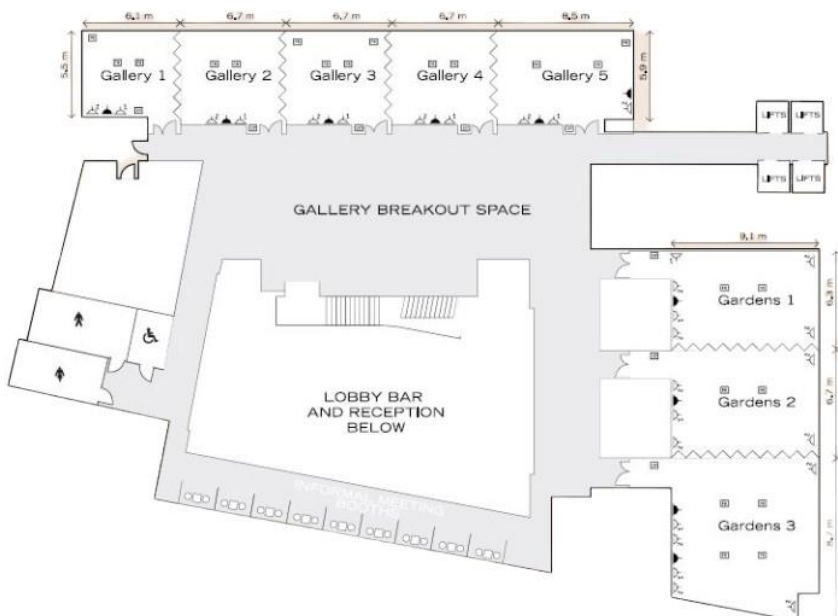

M²

First Floor	Length/ Width	Meters	Height	Theatre	Board- room	U-Shape	Class- room	Cabaret	Recep- tion	Private/ Dining
Gallery 1	6.1 x 5.5	33.5	3.0	24	14	12	12	16	30	20
Gallery 2	6.7 x 5.9	39.5	3.0	30	16	15	15	16	40	30
Gallery 3	6.7 x 5.9	39.5	3.0	30	16	14	16	24	40	30
Gallery 4	6.7 x 5.9	39.5	3.0	40	20	17	18	24	40	30
Gallery 5	8.5 x 5.9	50.1	3.0	40	20	18	21	32	50	40
Gallery 1&2	12.8 x 5.5	70.4	3.0	60	30	25	36	40	60	50
Gallery 2 & 3	13.4 x 5.9	79	3.0	65	32	30	33	40	80	60
Gallery 3 & 4	13.4 x 5.9	79	3.0	65	32	30	36	40	80	60
Gallery 4&5	15.2 x 5.9	79	3.0	80	36	34	40	48	90	70
Gallery 1 - 3	19.5 x 5.9	115	3.0	90	44	42	39	56	115	80
Gallery 3-5	21.9 x 5.9	129.2	3.0	120	54	52	56	80	130	120
Gallery 1-5	34.7 x 5.9	204.7	3.0	180	-	-	84	112	200	150
Gardens 1	6.3 x 9.1	57.3	3.0	60	20	18	24	24	60	40
Gardens 2	6.7 x 9.1	57.3	3.0	70	20	24	24	32	60	40
Garden 3	8.7 x 9.1	79.1	3.0	80	26	32	39	56	80	80
Garden 1&2	13.0 x 9.1	118.3	3.0	130	44	47	48	56	120	80
Gardens 2&3	15.4 x 9.1	140.1	3.0	140	50	54	57	88	140	110
Gardens 1-3	21.7 x 9.1	197.4	3.0	180	-	-	78	128	200	170
Ferus Suite	12.8 x 4.4	56.3	3.0	45	24	22	20	32	60	40
Wildside	24.5 x 4.2	102.9	3.6	60	14	-	-	32	120	24

Click [HERE](#) to see our 3D-Tour for the hotel or [HERE](#) for Savage Garden